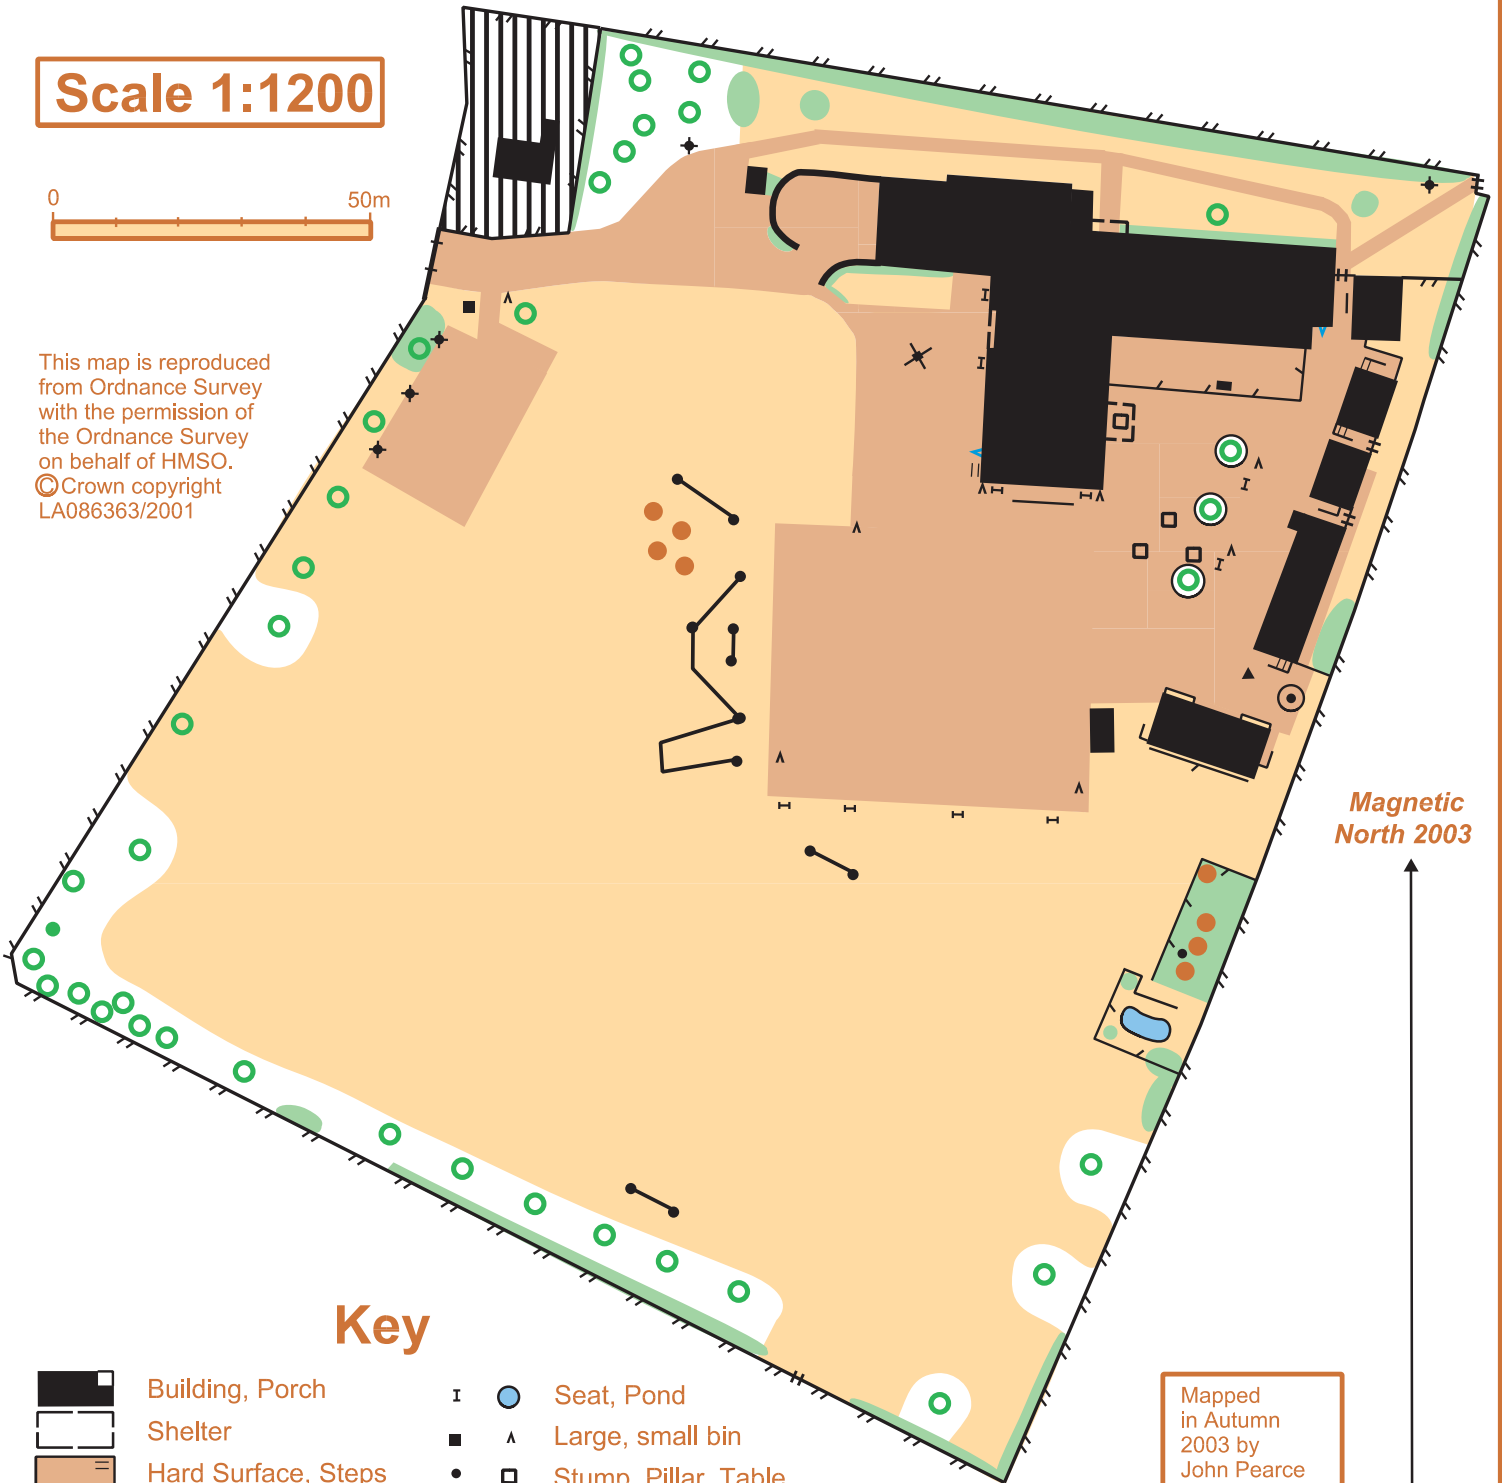

# Firs Farm Primary School

Scale 1:1200

This map is reproduced from Ordnance Survey with the permission of the Ordnance Survey on behalf of HMSO.  
© Crown copyright LA086363/2001

Magnetic North 2003

## Key

- |  |                     |  |                           |
|--|---------------------|--|---------------------------|
|  | Building, Porch     |  | Seat, Pond                |
|  | Shelter             |  | Large, small bin          |
|  | Hard Surface, Steps |  | Stump, Pillar, Table      |
|  | Open Land           |  | Tree, Shrub               |
|  | Thicket/Hedge       |  | High Fence                |
|  | Tree Canopy         |  | Low Fence, Gate           |
|  | Out of Bounds       |  | Play Feature              |
|  | Water Fountain      |  | Light, Knoll (small hill) |

Mapped in Autumn 2003 by John Pearce using OCAD 7. Copyright London Borough of Enfield.