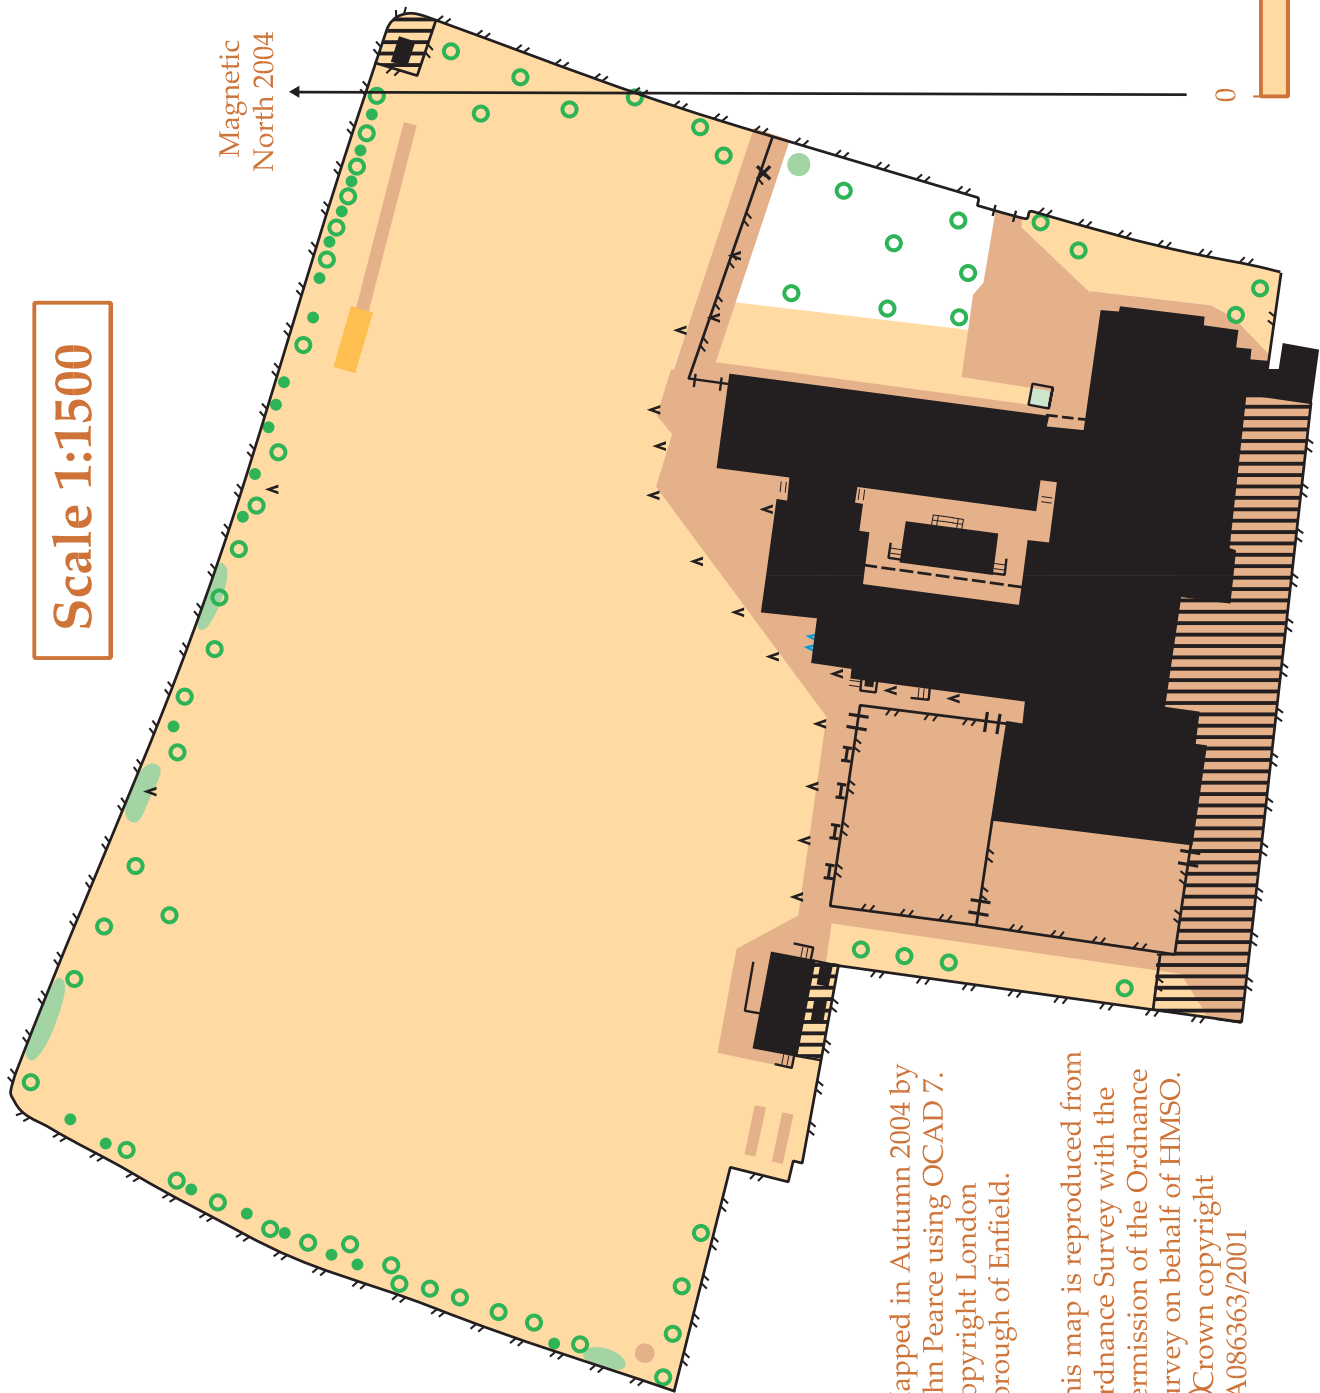

# Chace Community Secondary School

Scale 1:1500

## Key

	Building, porch
	Hard Surface/Steps
	Open Land
	Sand/soft Surface
	Thicket/Hedge
	Flower bed
	Tree Canopy
	Out of Bounds
	Water Fountain
	Seat, Post, Sign
	Tree, Fixed Litter Bin
	High Fence
	Low Fence, Gate

Mapped in Autumn 2004 by  
John Pearce using OCAD 7.  
Copyright London  
Borough of Enfield.

This map is reproduced from  
Ordnance Survey with the  
permission of the Ordnance  
Survey on behalf of HMSO.  
©Crown copyright  
LA086363/2001