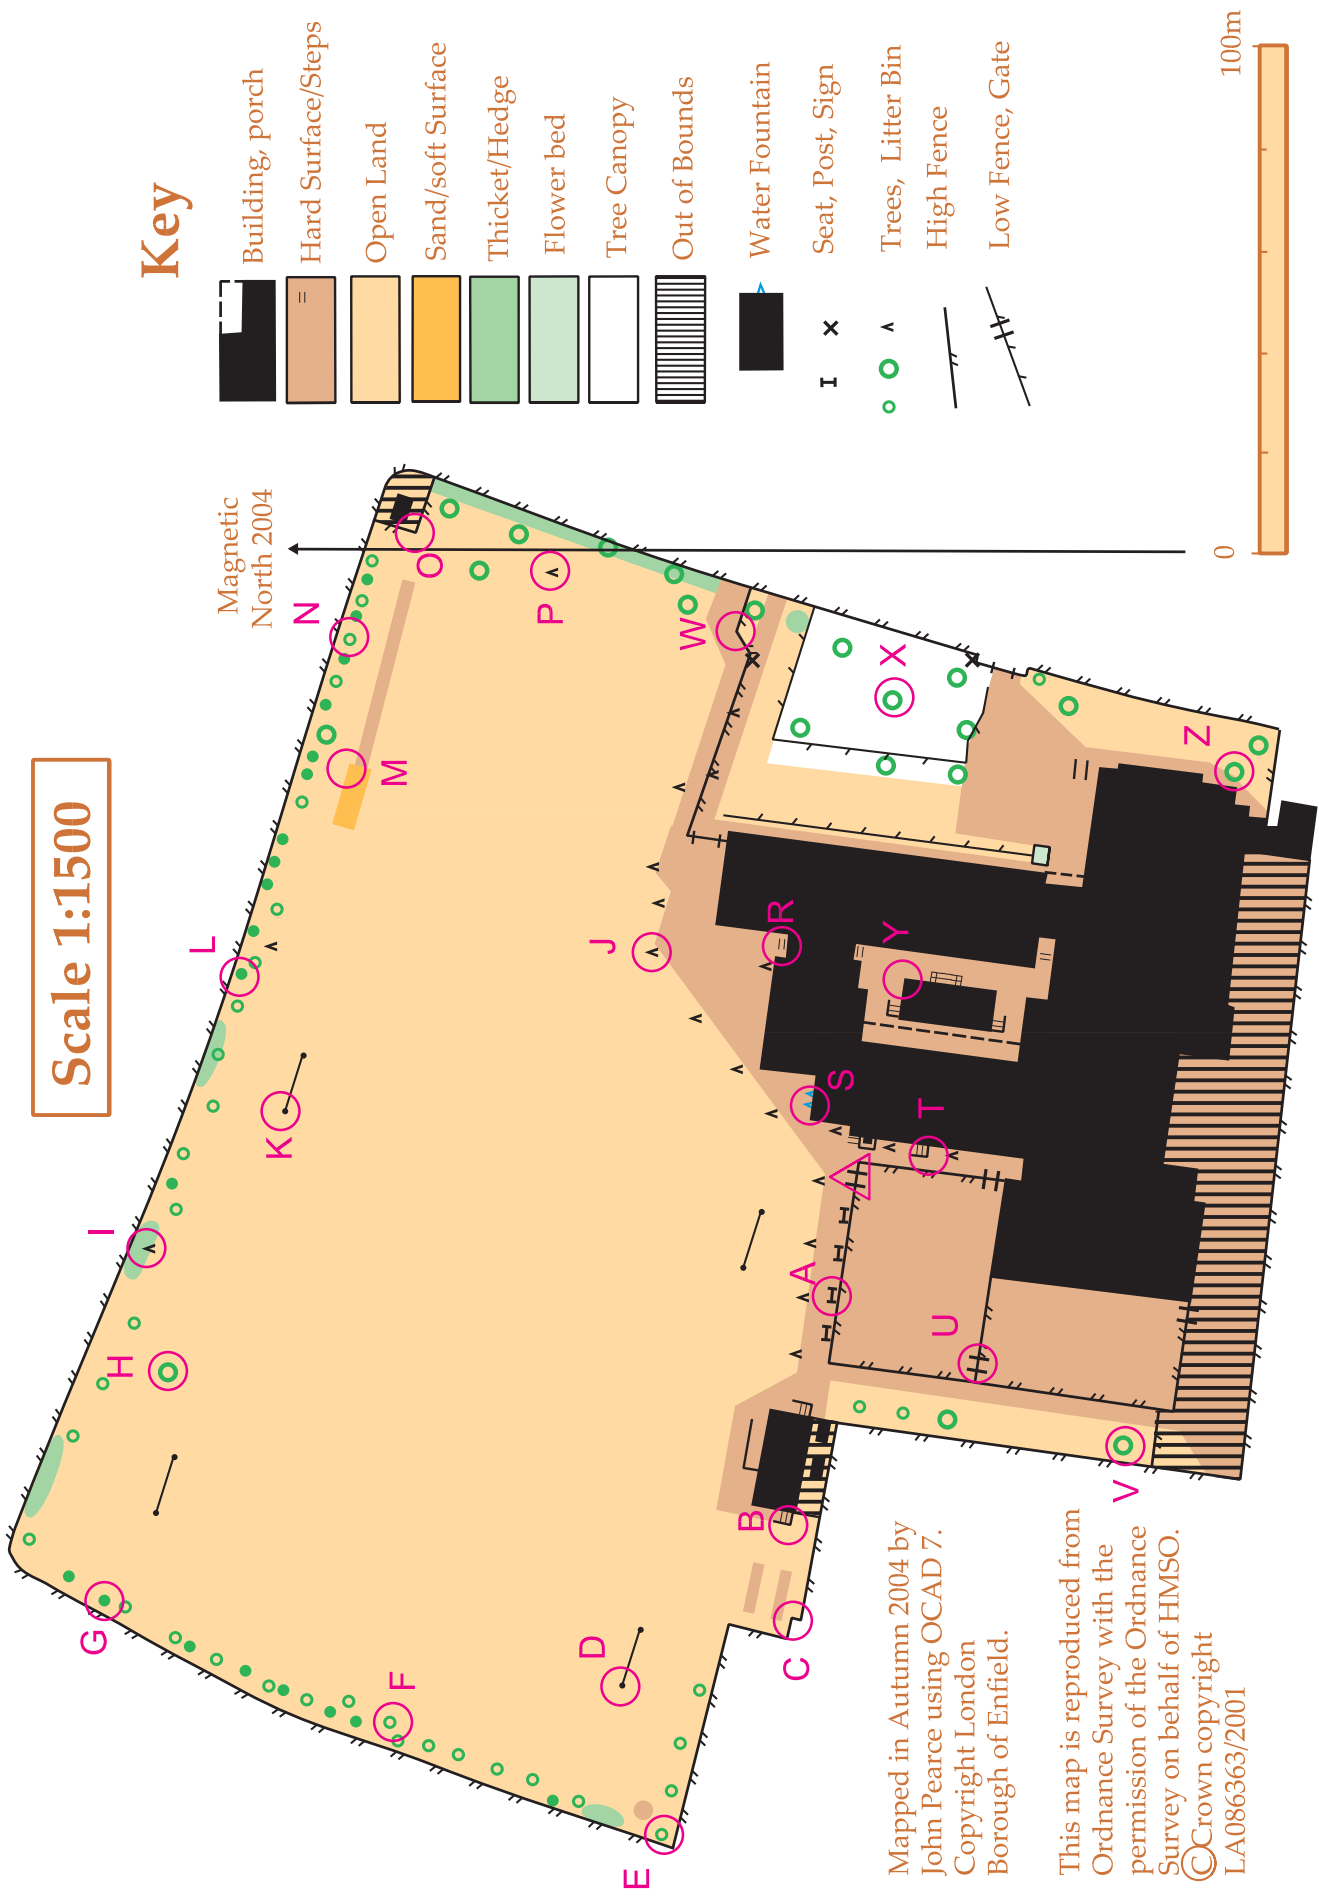

Chace Community Secondary School

Scale 1:1500

Key

- Building, porch
- Hard Surface/Steps
- Open Land
- Sand/soft Surface
- Thicket/Hedge
- Flower bed
- Tree Canopy
- Out of Bounds
- Water Fountain
- Seat, Post, Sign
- Trees, Litter Bin
- High Fence
- Low Fence, Gate

Mapped in Autumn 2004 by John Pearce using OCAD 7. Copyright London Borough of Enfield.

This map is reproduced from Ordnance Survey with the permission of the Ordnance Survey on behalf of HMSO. © Crown copyright LA086363/2001