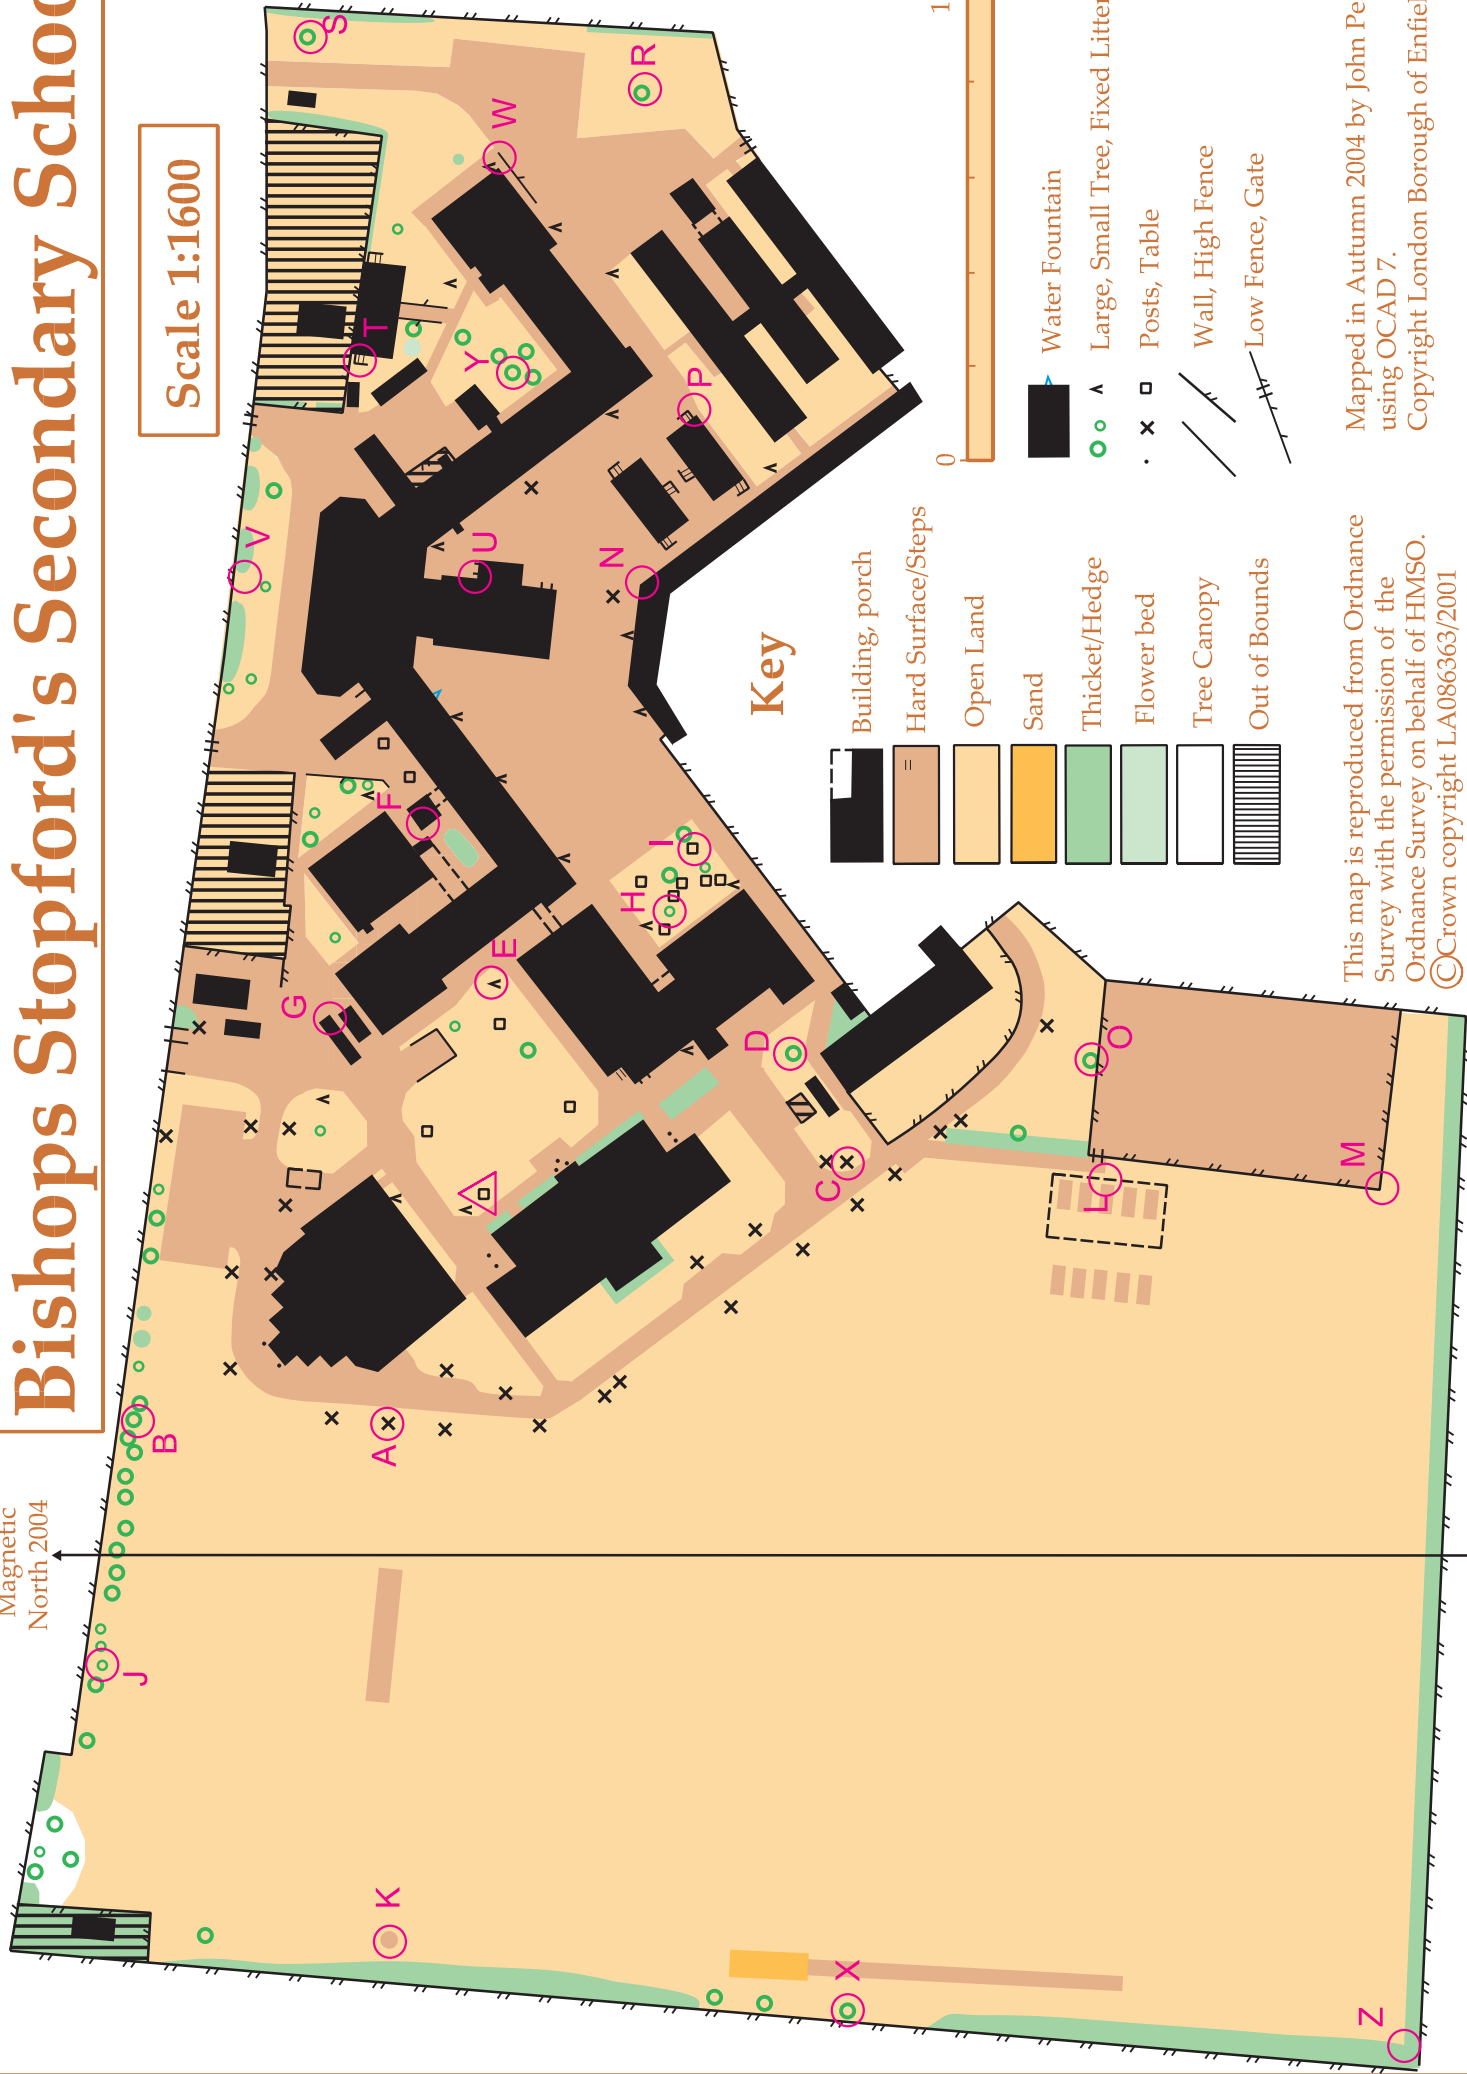

Bishops Stopford's Secondary School

Scale 1:1600

Magnetic North 2004

Key

- Building, porch
- Hard Surface/Steps
- Open Land
- Sand
- Thicket/Hedge
- Flower bed
- Tree Canopy
- Out of Bounds

- Water Fountain
- Large, Small Tree, Fixed Litter Bin
- Posts, Table
- Wall, High Fence
- Low Fence, Gate

This map is reproduced from Ordnance Survey with the permission of the Ordnance Survey on behalf of HMSO. ©Crown copyright LA086363/2001

Mapped in Autumn 2004 by John Pearce using OCAD 7. Copyright London Borough of Enfield.