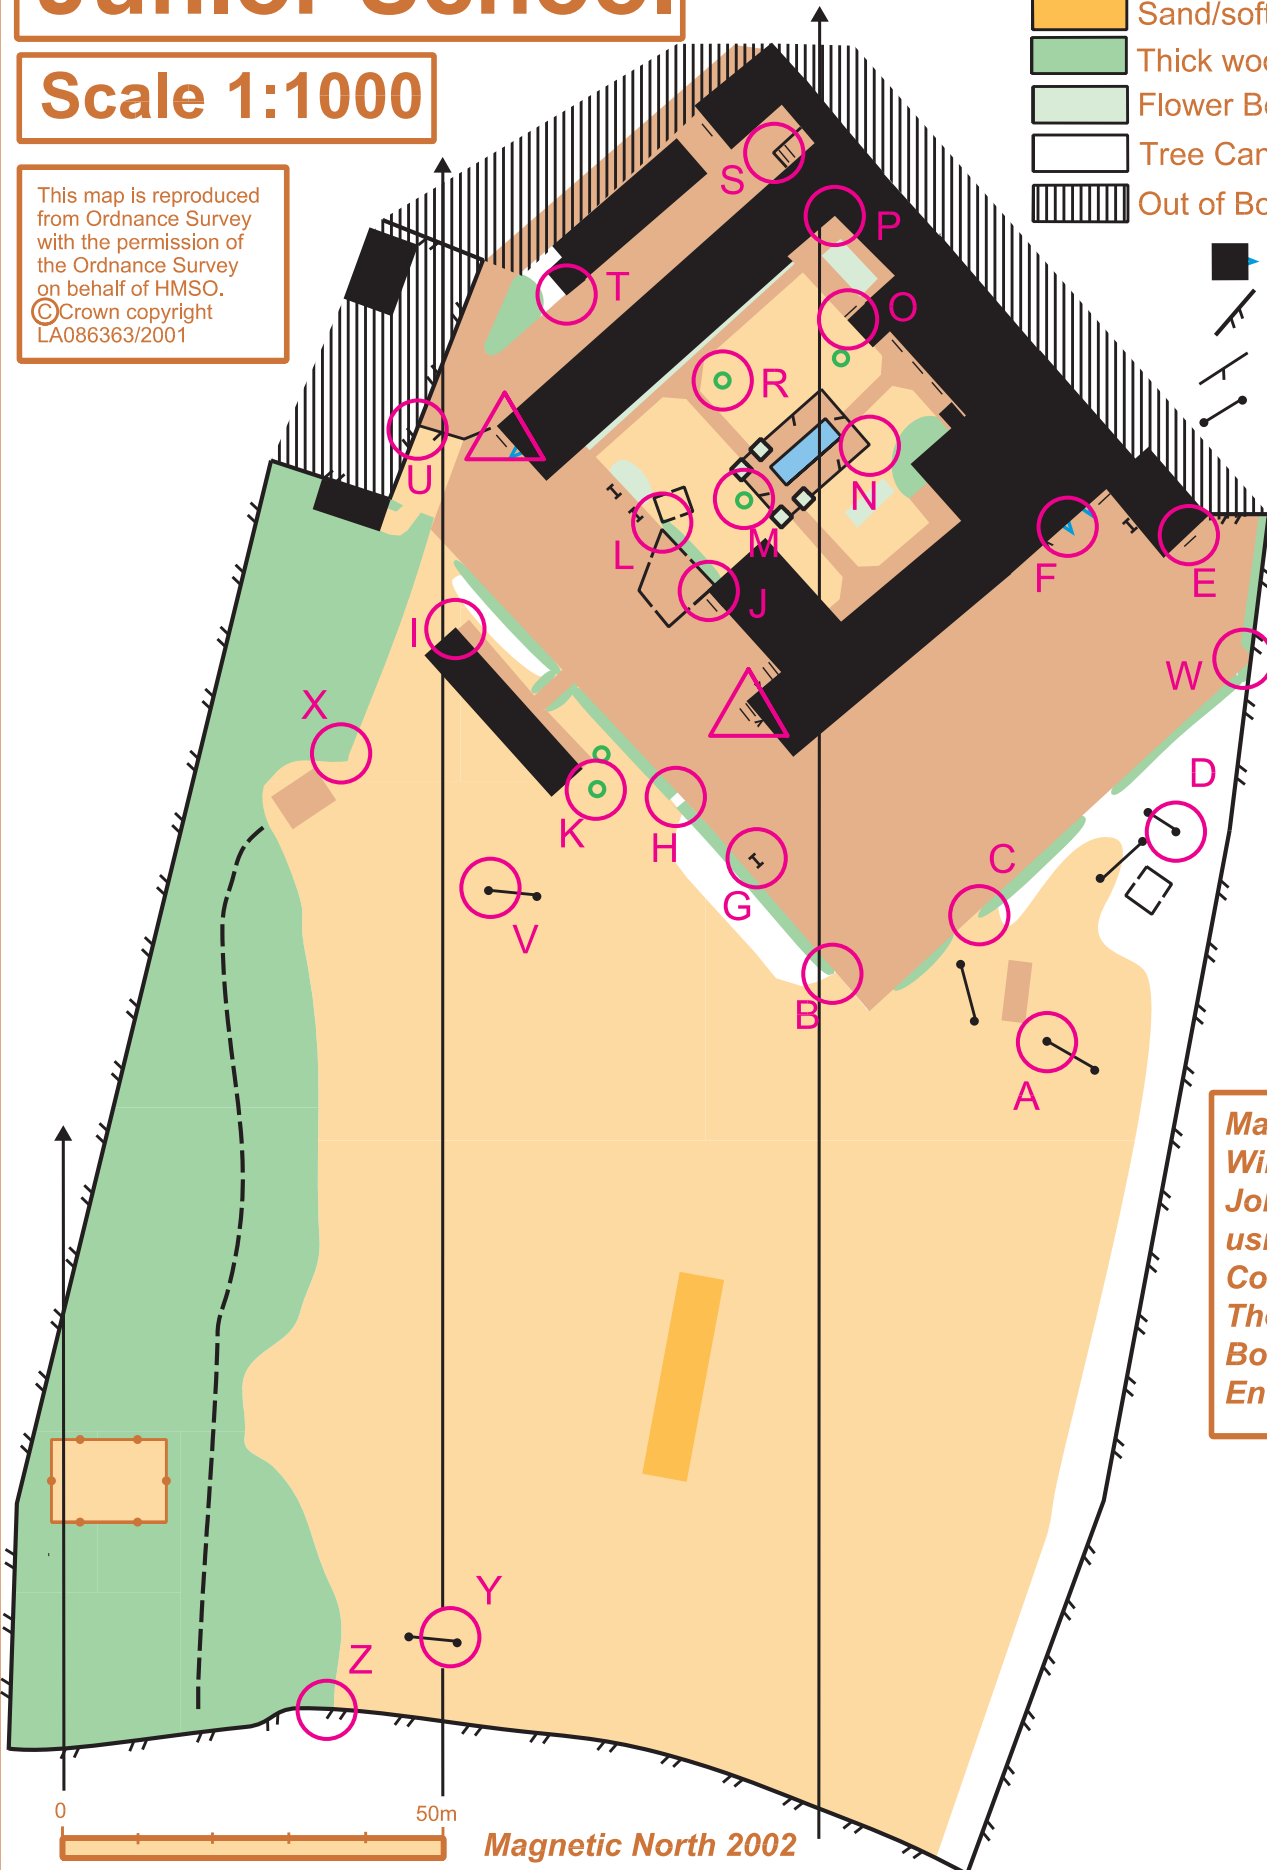

Brimsdown Junior School

Scale 1:1000

This map is reproduced from Ordnance Survey with the permission of the Ordnance Survey on behalf of HMSO.
© Crown copyright LA086363/2001

Key

- Building, porch
- Shelter
- Hard Surface/Steps
- Open Land
- Sand/soft Surface
- Thick woodland/Hedge
- Flower Bed
- Tree Canopy
- Out of Bounds

- Water Fountain
- High Fence
- Low Fence, Play Feature
- Small bin
- Seat
- Pond
- Small Tree

Mapped in Winter 2002 by John Pearce using OCAD 7. Copyright The London Borough of Enfield.

0 50m
Magnetic North 2002