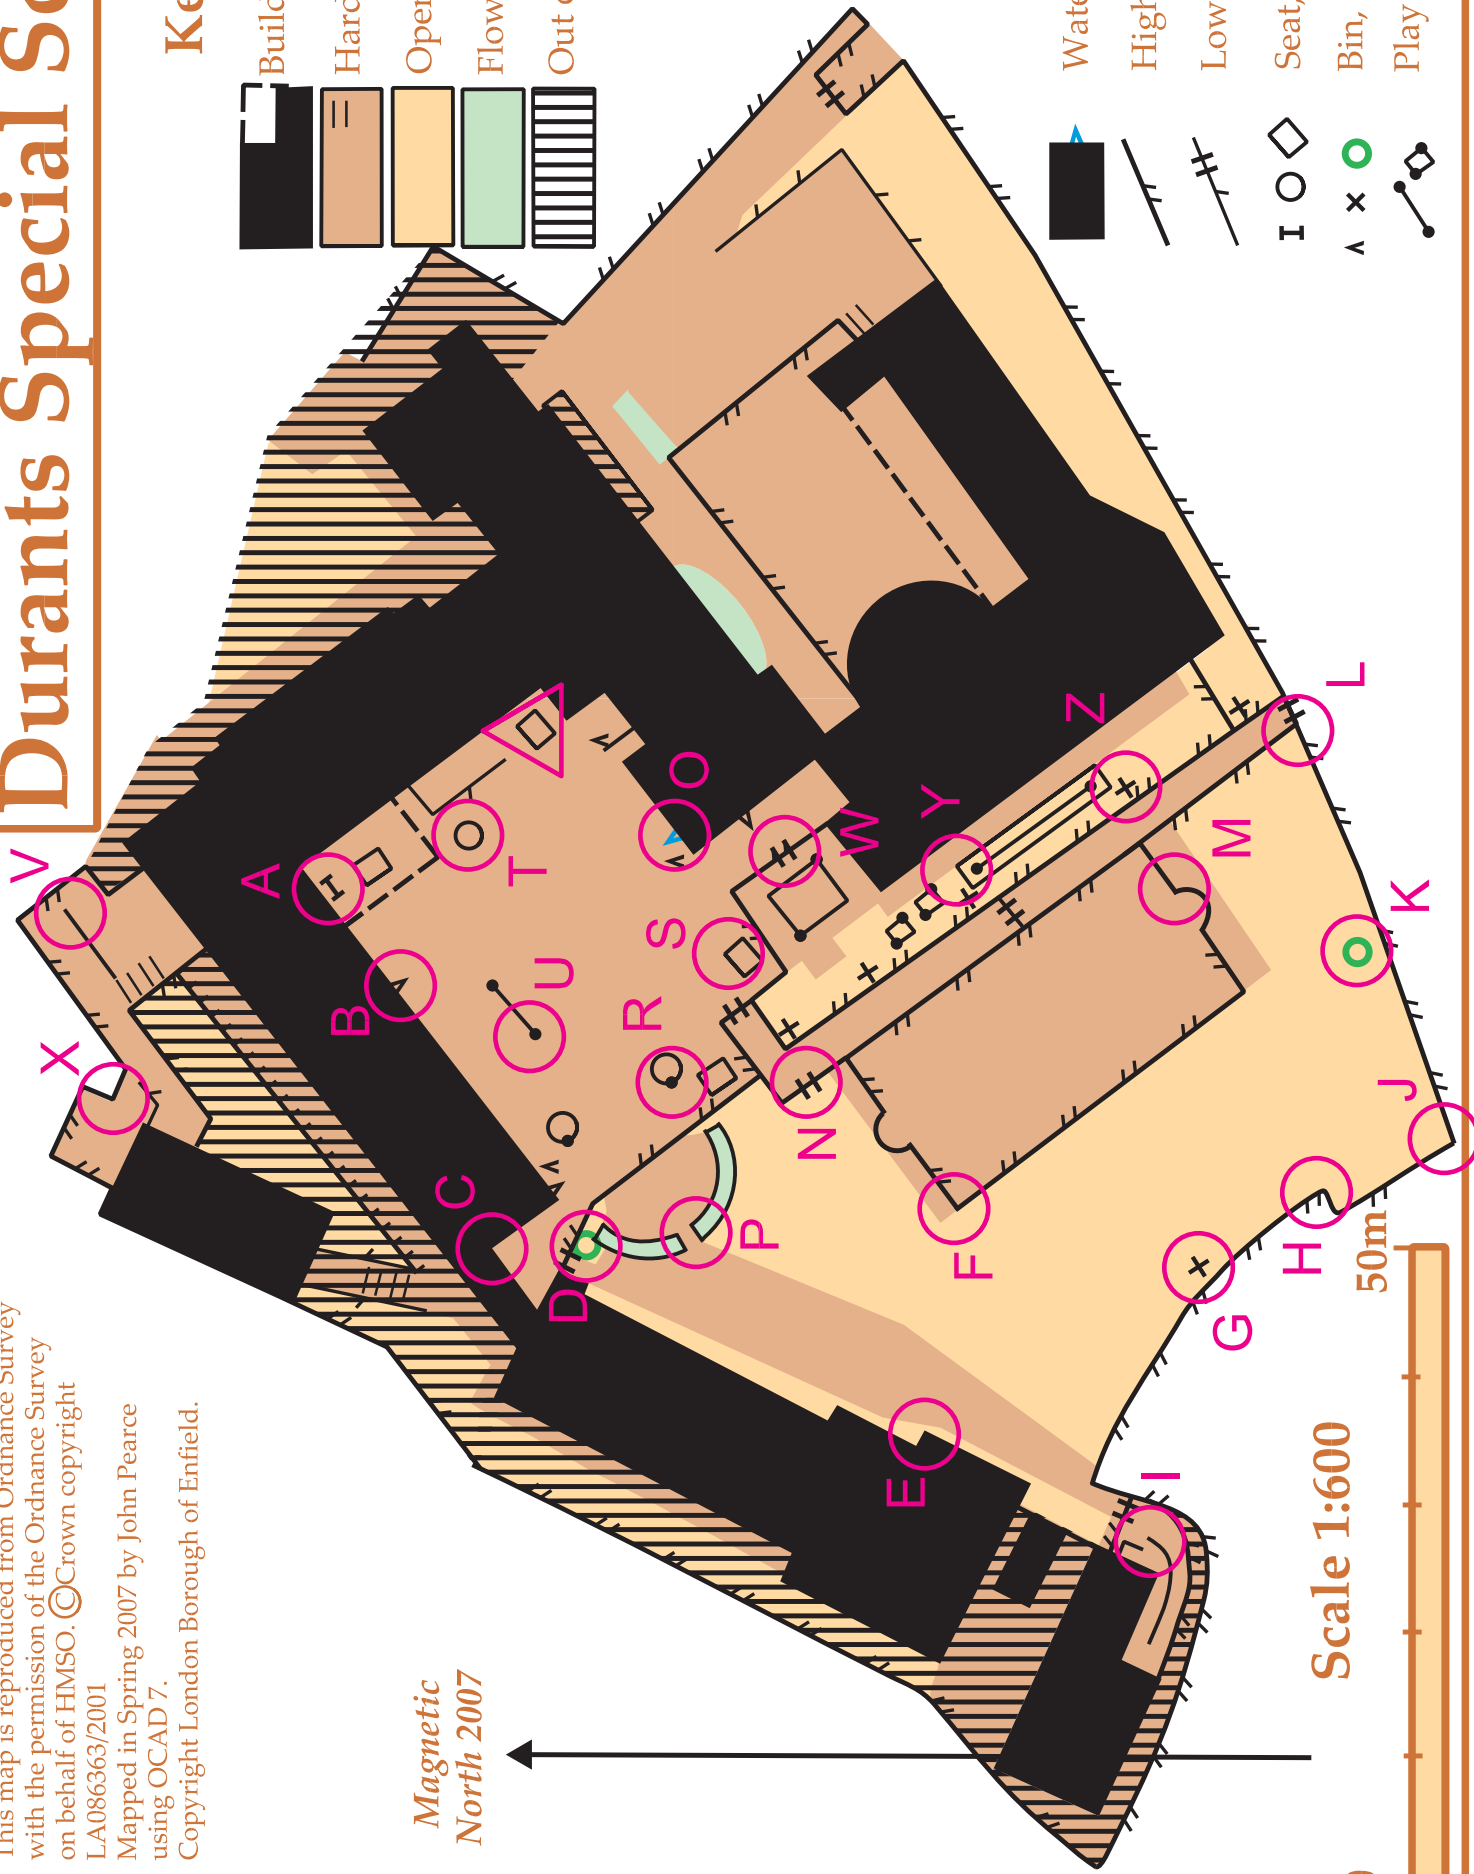

Durants Special School

This map is reproduced from Ordnance Survey with the permission of the Ordnance Survey on behalf of HMSO. © Crown copyright LA086363/2001
 Mapped in Spring 2007 by John Pearce using OCAD 7.
 Copyright London Borough of Enfield.

Magnetic North 2007

Key

| | |
|--|--------------------|
| | Building, porch |
| | Hard Surface/Steps |
| | Open Land |
| | Flower Bed |
| | Out of Bounds |

| | |
|--|-----------------|
| | Water Fountain |
| | High Fence |
| | Low Fence, Gate |
| | Seat, Tables |
| | Bin, Post, Tree |
| | Play Features |

Scale 1:600

50m

0